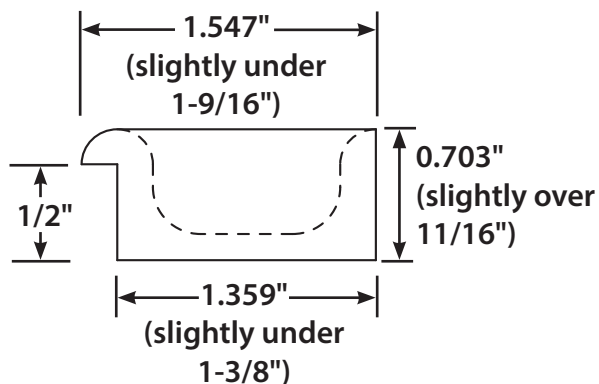

Crescent Oval Arm Rest Door Pull

NOTE: Before cutting out the template, double check the length and width measurements below to make sure they match the dimensions listed.

Oval Arm Rest Door Pull

NOTE: Before cutting out the template, double check the length and width measurements below to make sure they match the dimensions listed.