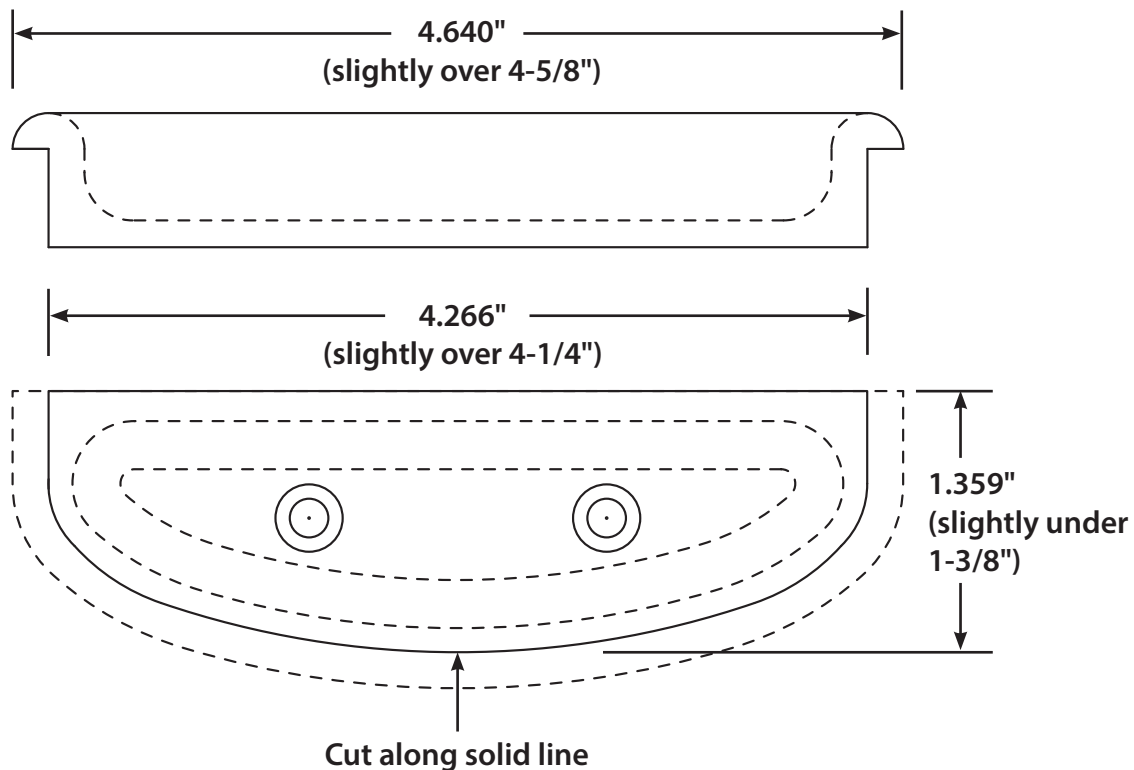

QUALITY... PLAIN & SIMPLE®

Billet Aluminum Arm Rest Door Pull
Cutting Template

Billet Aluminum Arm Rest Door Pull Cutting Template

Building American Quality... With A Lifetime Warranty!®

TOLL FREE 1-877-469-7440 • tech@lokar.com • www.lokar.com

Crescent Oval Arm Rest Door Pull

NOTE: Before cutting out the template, double check the length and width measurements below to make sure they match the dimensions listed.

Oval Arm Rest Door Pull

NOTE: Before cutting out the template, double check the length and width measurements below to make sure they match the dimensions listed.