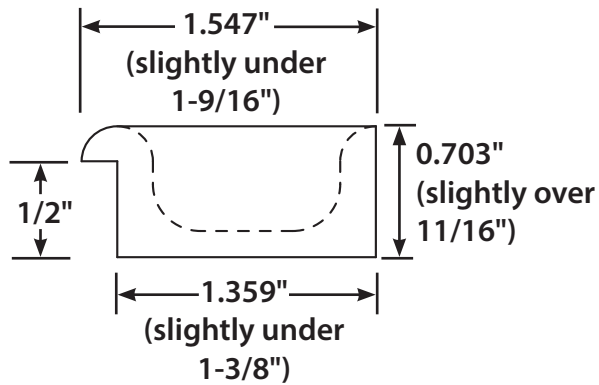

## Crescent Arm Rest Door Pull

**NOTE:** Before cutting out the template, double check the length and width measurements below to make sure they match the dimensions listed.

**General Installation Notes:**

## Oval Arm Rest Door Pull

**NOTE:** Before cutting out the template, double check the length and width measurements below to make sure they match the dimensions listed.