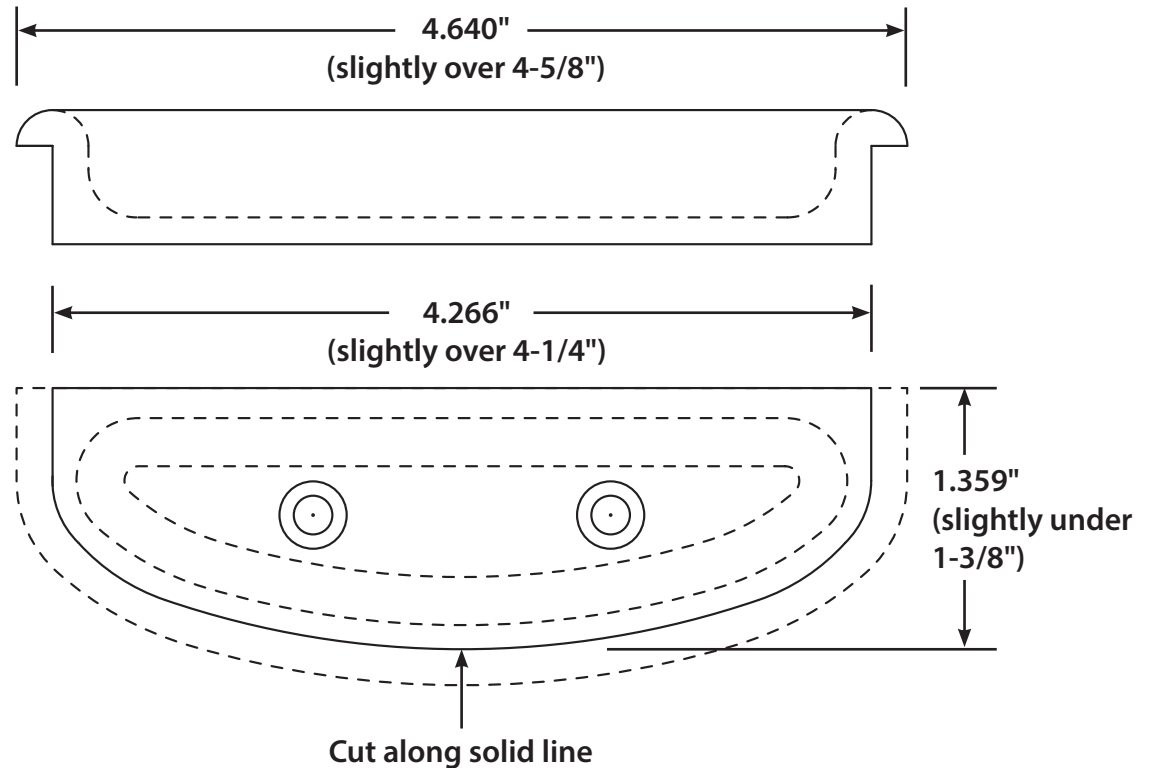

# Billet Aluminum Arm Rest Door Pull Cutting Template

**Building American Quality... With A Lifetime Warranty!®**

TOLL FREE 1-877-469-7440 • tech@lokar.com • www.lokar.com

## Crescent Arm Rest Door Pull

**NOTE:** Before cutting out the template, double check the length and width measurements below to make sure they match the dimensions listed.

**General Installation Notes:**

## Oval Arm Rest Door Pull

**NOTE:** Before cutting out the template, double check the length and width measurements below to make sure they match the dimensions listed.